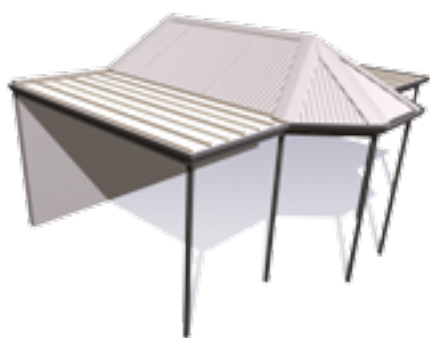

Gazebo and Hip End

Outback Hip End

With an enduring style, the Stratco Outback Hip End will add a traditional charisma to your home. The hip end is an elegant addition that completes the end of an Outback Gable. It has been designed to match the existing architecture of homes with a hip end in the roofline. It can be used to great effect on one or both ends of a gable.

Outback Gazebo End

Exuding charm and character, the Outback Gazebo End adds a new dimension to the end of an Outback Gable. Designed to provide the finishing touch, its distinctive form will impart a refined and elegant air to your home. The Gazebo End has been designed to enhance the appeal of any home, and works especially well on those with bay windows and hexagon forms in the roof design.