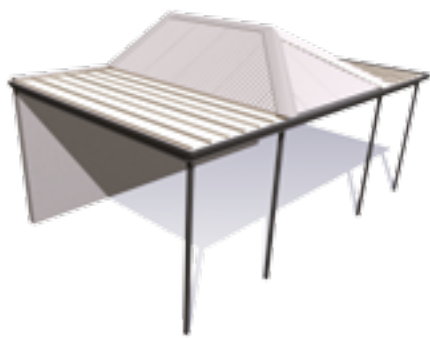

Gazebo and Hip End

Outback Hip End

With an enduring style, the Stratco Outback Hip End will add a traditional charisma to your home. The hip end is an elegant addition that completes the end of an Outback Gable. It has been designed to match the existing architecture of homes with a hip end in the roofline. It can be used to great effect on one or both ends of a gable.

Outback Gazebo End

Exuding charm and character, the Outback Gazebo End adds a new dimension to the end of an Outback Gable. Designed to provide the finishing touch, its distinctive form will impart a refined and elegant air to your home. The Gazebo End has been designed to enhance the appeal of any home, and works especially well on those with bay windows and hexagon forms in the roof design.